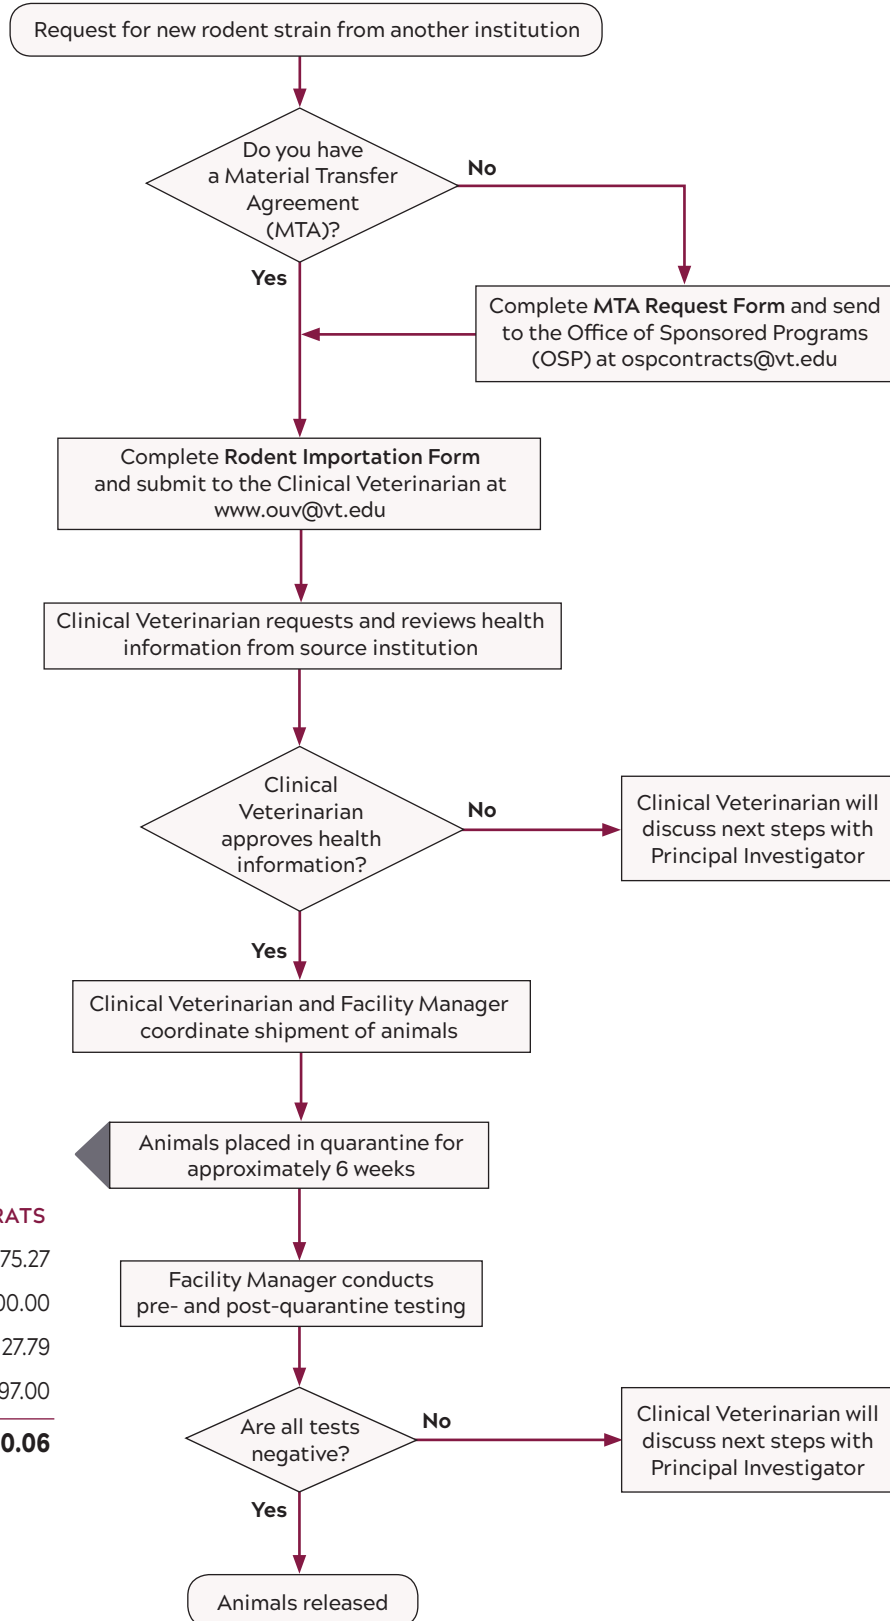

RODENT IMPORT FLOW DIAGRAM AND QUARANTINE COST ESTIMATE

RODENT QUARANTINE COST ESTIMATE

| | MICE | RATS |
|------------------------|-----------------|-----------------|
| Entry Testing | \$75.27 | \$75.27 |
| Shipping Costs | \$100.00 | \$100.00 |
| Exit Testing | \$127.79 | \$127.79 |
| Sentinel Rodents Cost | \$60.00 | \$97.00 |
| Total Estimate* | \$363.06 | \$400.06 |

*not including normal per diem charges or animal shipping charges